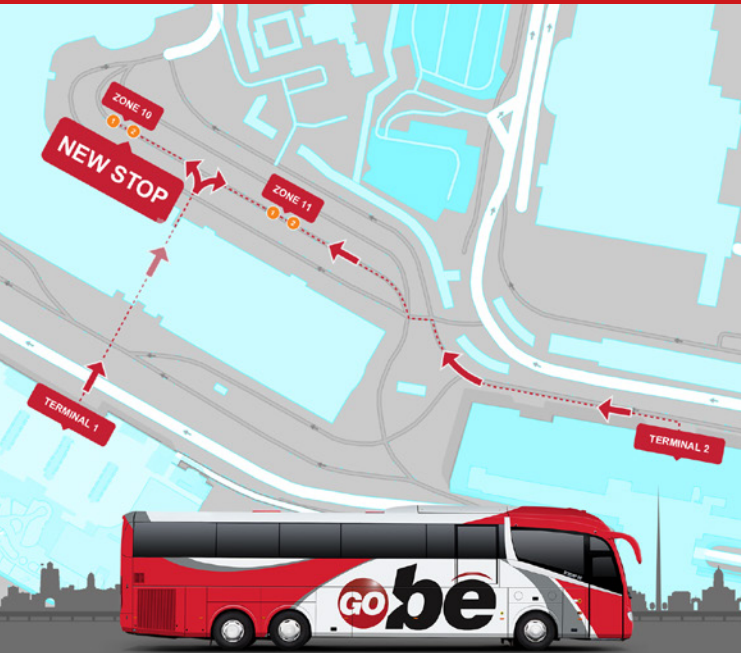

New Stop at Dublin Airport from Jan 23rd 2017

Route
707

Cork

Dublin
City

Dublin
Airport

NEW Timetable commencing
23rd January 2017

**Bringing Dublin
closer, earlier.**

(But not too close, like.)

[@gobecork](https://twitter.com/gobecork)

Go €14 – Go 3 hours – Go non-stop

Visit GoBé.ie

Route 707 Cork – Dublin City Centre – Dublin Airport NON-STOP

		Monday - Sunday								Additional Services Friday and Sunday*				
Cork (Parnell Place)	Dep	06:30	07:30	08:30	10:30	12:30	14:30	16:30	18:30	Dep	13:30	15:30	17:30	19:30
Dublin - Busáras (Store Street) SDO	Arr	09:30	10:30	11:30	13:30	15:30	17:30	19:30	21:30	Arr	16:30	18:30	20:30	22:30
Dublin Airport (New Stop - Zone 10 Stop 2)	Arr	09:45	10:45	11:45	13:45	15:45	17:45	19:45	21:45	Arr	22:45

■ New Service
 SDO - Set Down Only
 PUO - Pick Up Only

*Operates Fridays and Sundays
 or Fridays and Mondays on Bank Holiday weekends